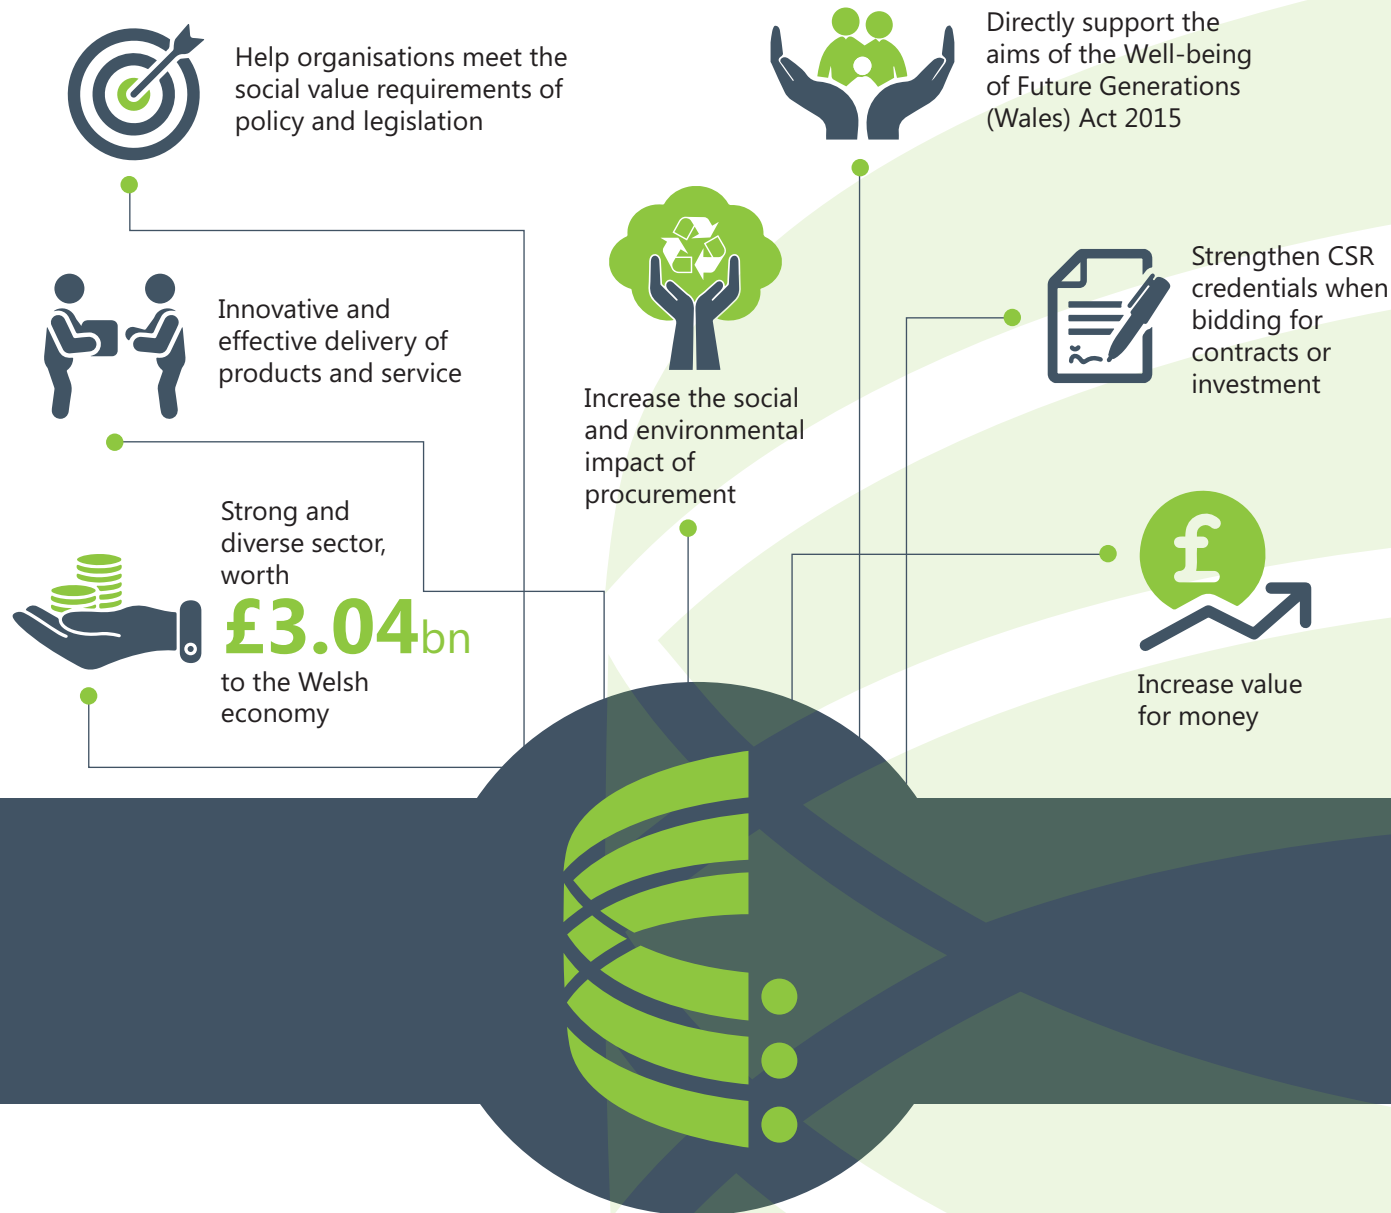

Social **Business** Connect
from the Wales **Co-operative** Centre

A unique commercial consultancy service to help organisations develop their supply chains with the social business sector

WHAT IS THE VALUE OF BUYING FROM A SOCIAL BUSINESS?

WHY SHOULD YOU WORK WITH SOCIAL BUSINESS CONNECT?

LEADER

30 years unrivalled experience of developing the social business sector in Wales

KNOWLEDGE

In-depth knowledge of the sector and expertise in implementing legislation

A programme of support to help remove the barriers of working with social businesses covering both process and cultural change.

HOW DOES SOCIAL BUSINESS CONNECT WORK?

It is a five-phased approach that can be tailored to your organisation depending upon your requirements

PHASE 3

IDENTIFYING SUPPLIERS

Finding the right social businesses for you to buy from. We will work with you to identify the most suitable areas of your supply chain and the social business partners that can fulfil your requirements.